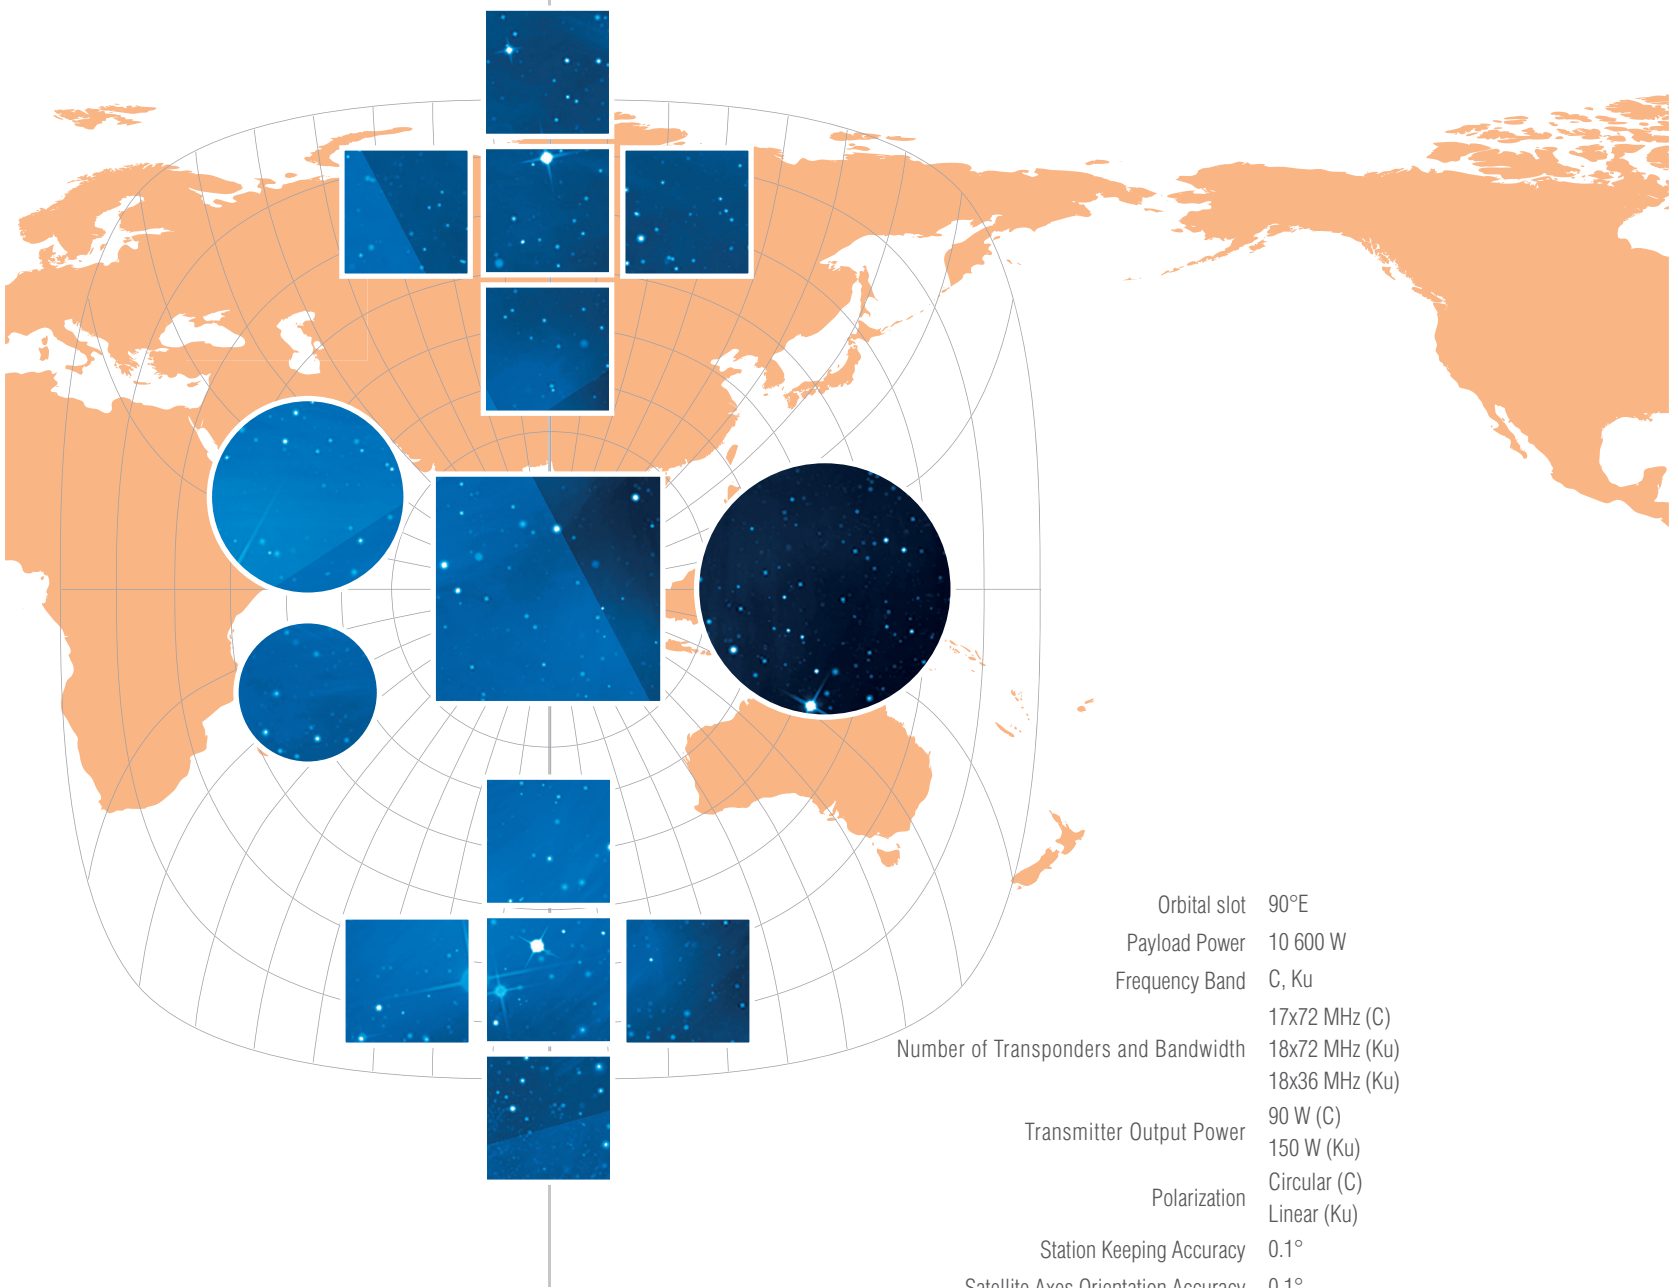

90E

SATELLITE CAPACITY

YAMAL

401

Russia, 141112, Moscow region,
Shchelkovo, Moscow street, bld. 77B
info@gazprom-spacesystems.ru
www.gazprom-spacesystems.ru