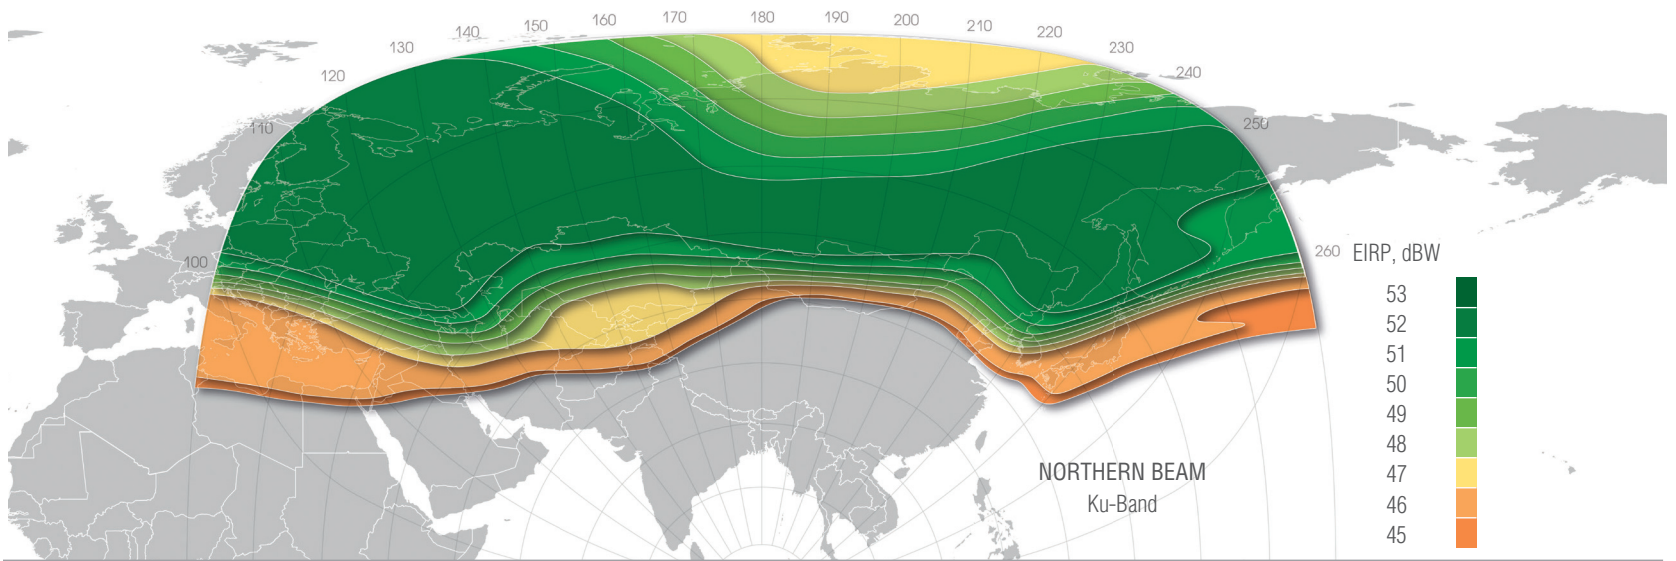

90E

SATELLITE CAPACITY

YAMAL

401

Russia, 141112, Moscow region,
Shchelkovo, Moscow street, bld. 77B
info@gazprom-spacesystems.ru
www.gazprom-spacesystems.ru