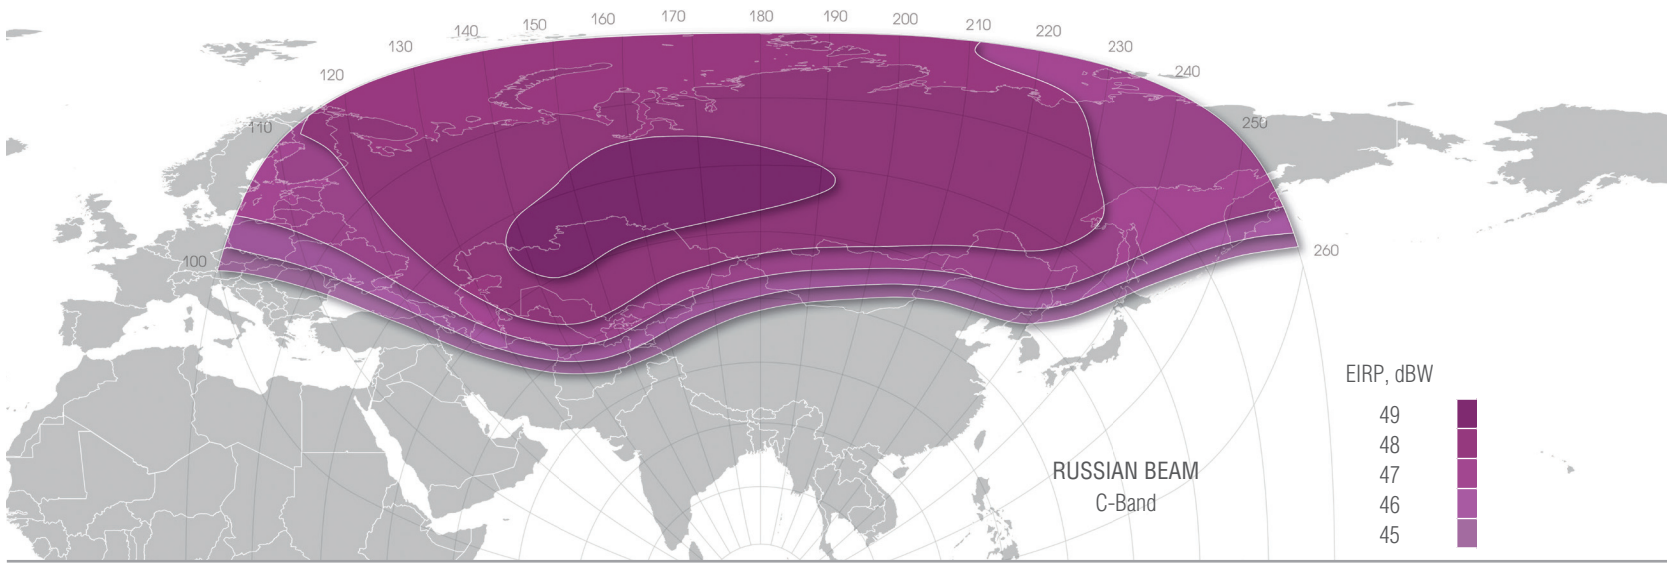

90E

SATELLITE CAPACITY

YAMAL

401

Russia, 141112, Moscow region,
Shchelkovo, Moscow street, bld. 77B
info@gazprom-spacesystems.ru
www.gazprom-spacesystems.ru