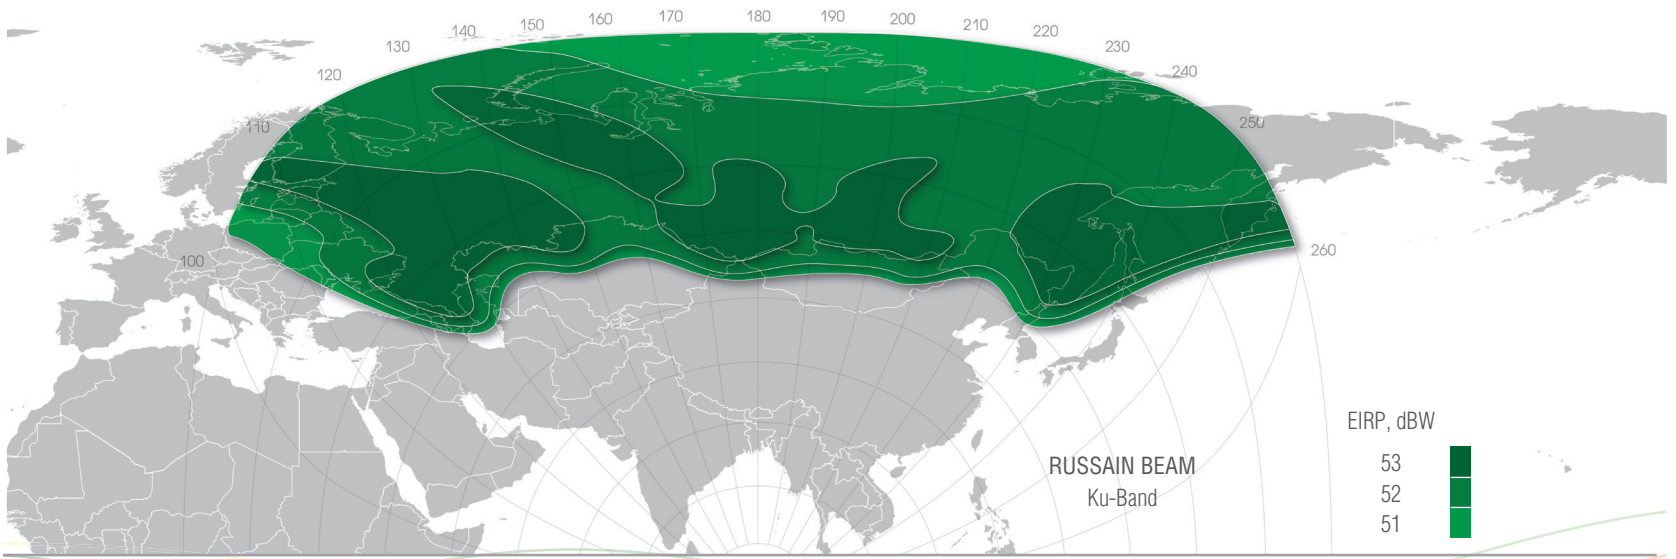

90E

SATELLITE CAPACITY

YAMAL

401

Russia, 141112, Moscow region,
Shchelkovo, Moscow street, bld. 77B
info@gazprom-spacesystems.ru
www.gazprom-spacesystems.ru