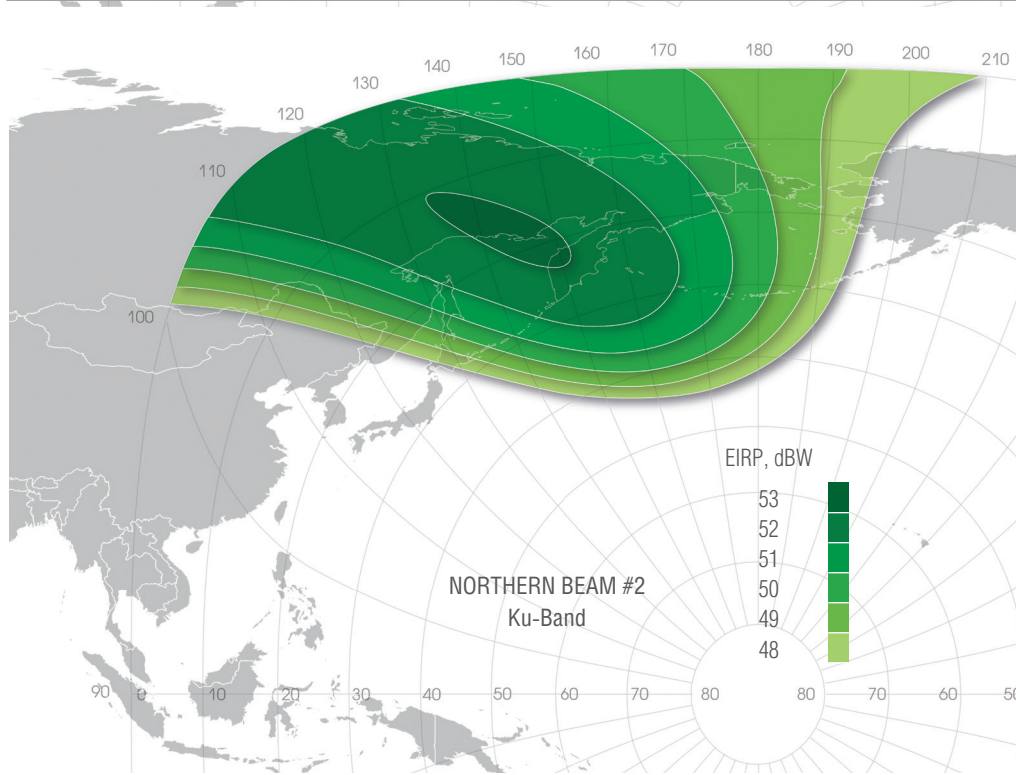

183E

SATELLITE CAPACITY

YAMAL

300K

Russia, 141112, Moscow region,
Shchelkovo, Moscow street, bld. 77B
info@gazprom-spacesystems.ru
www.gazprom-spacesystems.ru