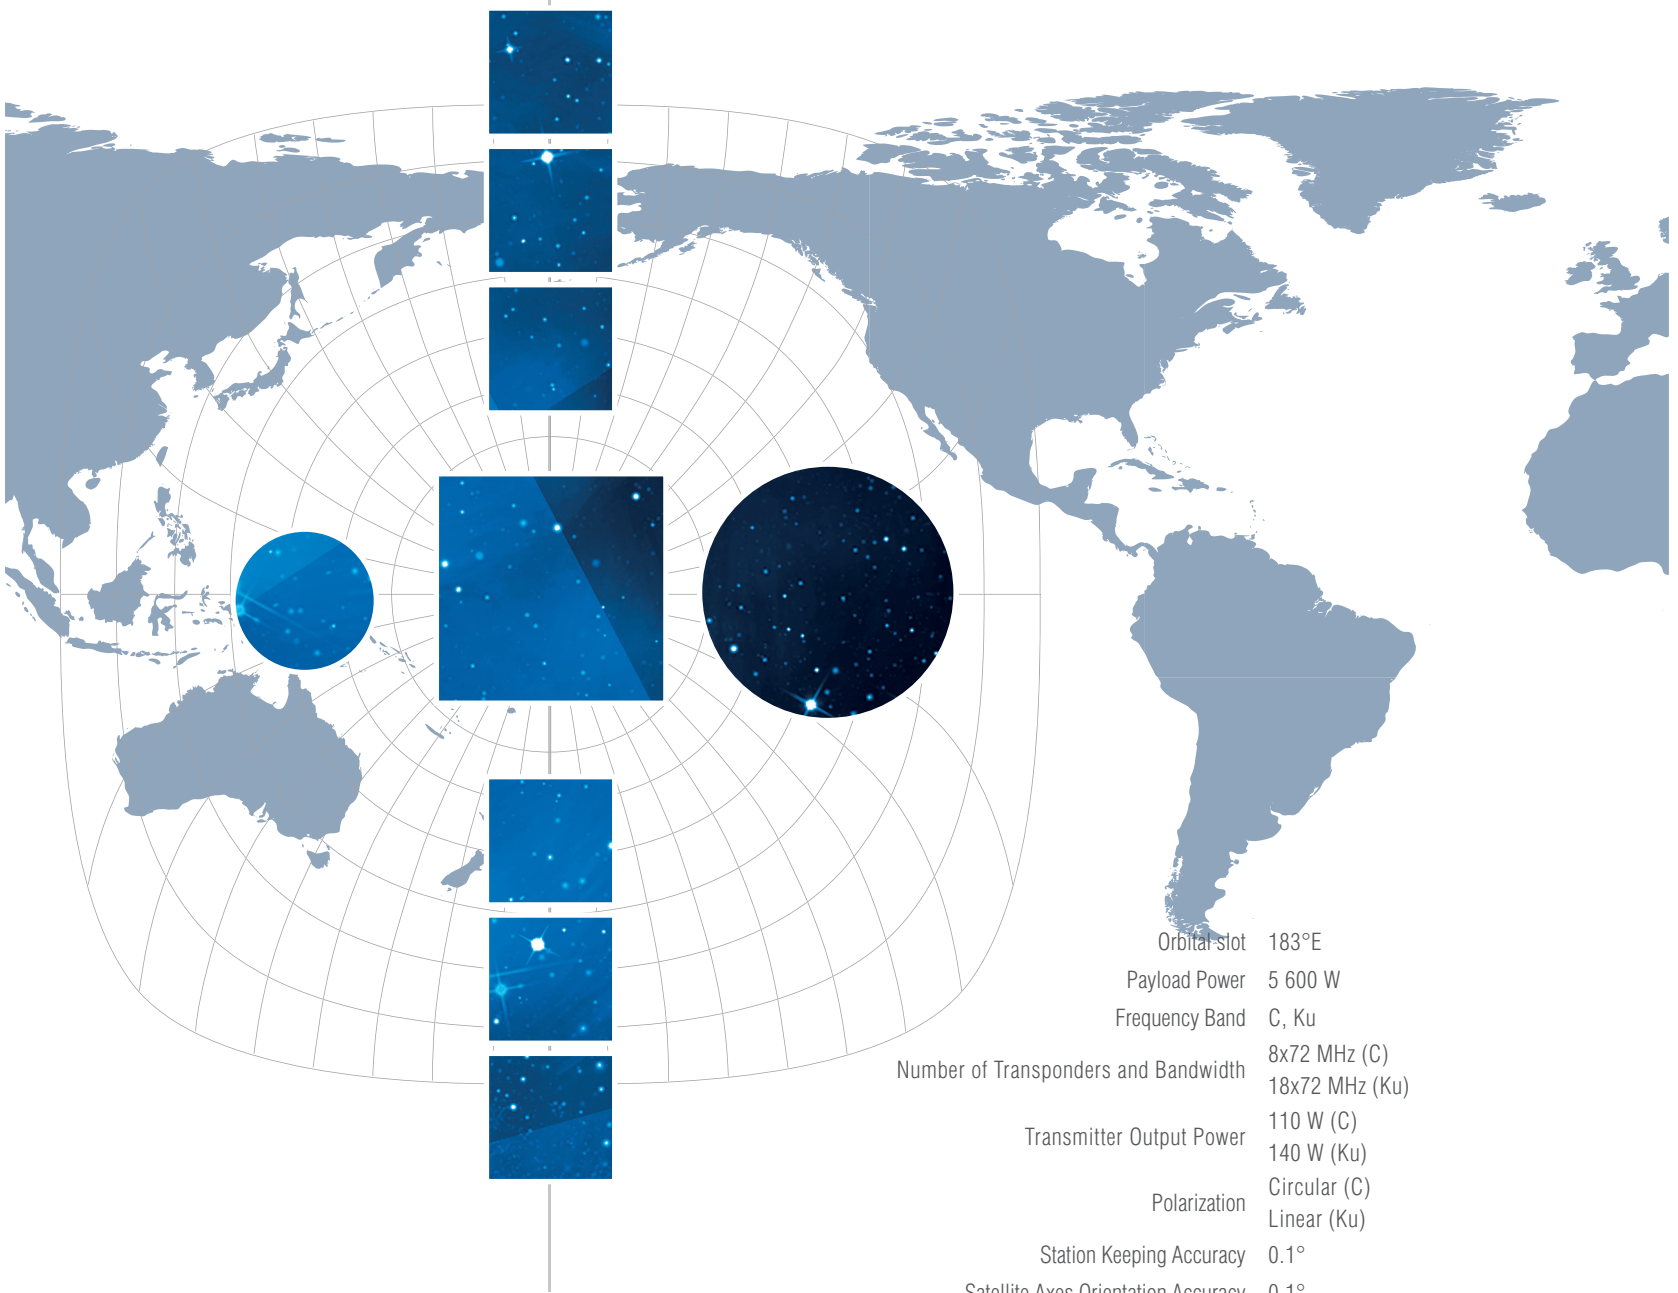

183E

SATELLITE CAPACITY

YAMAL

300K

Russia, 141112, Moscow region,
Shchelkovo, Moscow street, bld. 77B
info@gazprom-spacesystems.ru
www.gazprom-spacesystems.ru