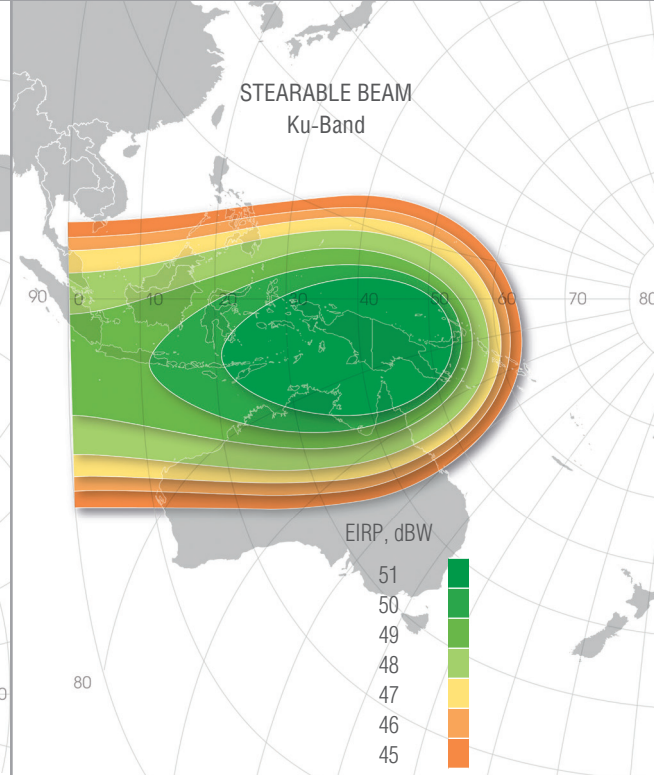

183E

SATELLITE CAPACITY

YAMAL

300K

Russia, 141112, Moscow region,
Shchelkovo, Moscow street, bld. 77B
info@gazprom-spacesystems.ru
www.gazprom-spacesystems.ru