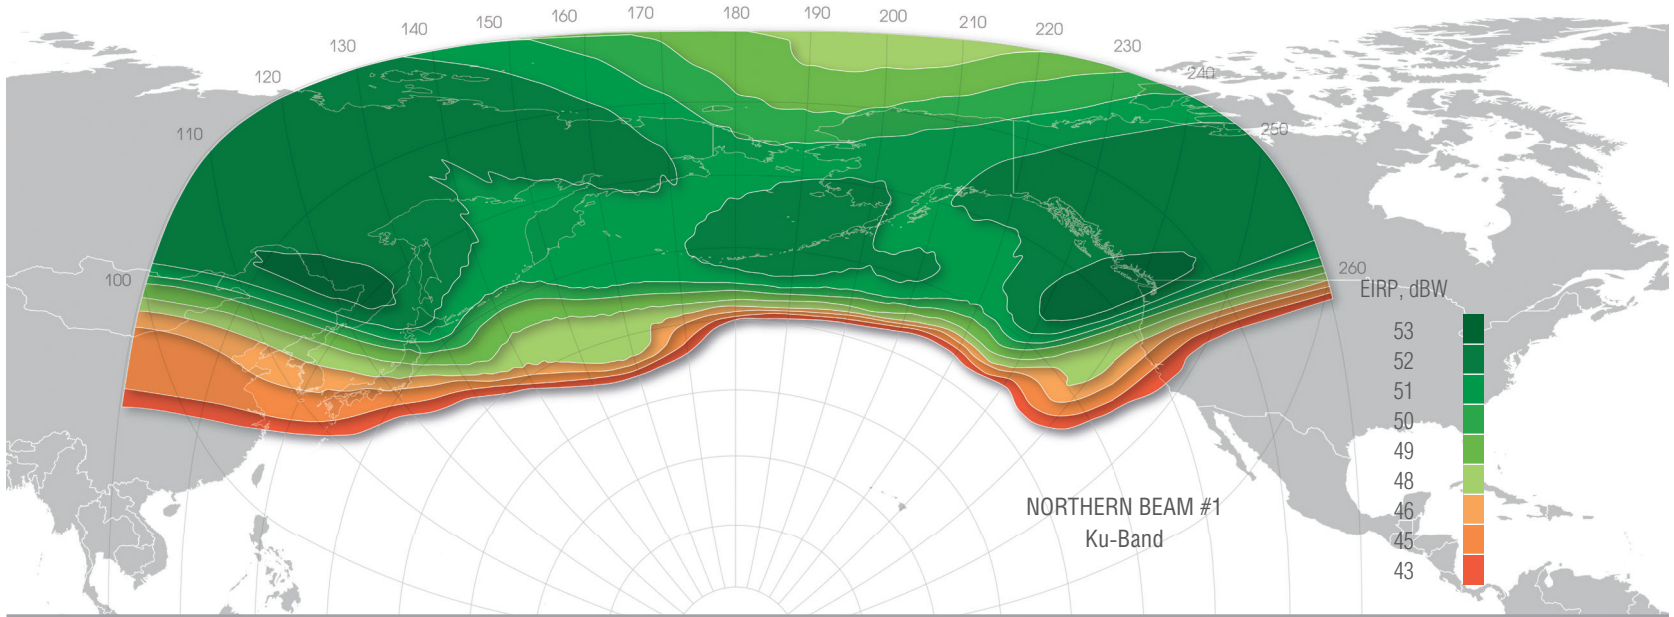

183E

SATELLITE CAPACITY

YAMAL

300K

Russia, 141112, Moscow region,
Shchelkovo, Moscow street, bld. 77B
info@gazprom-spacesystems.ru
www.gazprom-spacesystems.ru