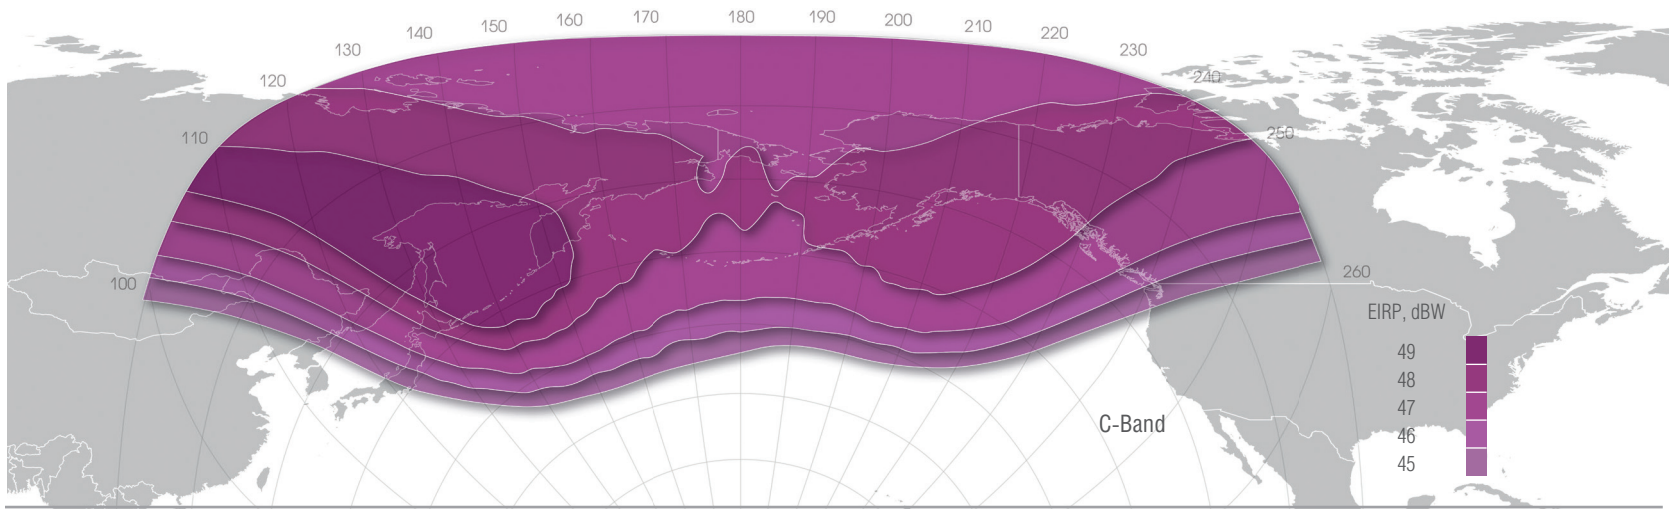

183E

SATELLITE CAPACITY

YAMAL

300K

Russia, 141112, Moscow region,
Shchelkovo, Moscow street, bld. 77B
info@gazprom-spacesystems.ru
www.gazprom-spacesystems.ru